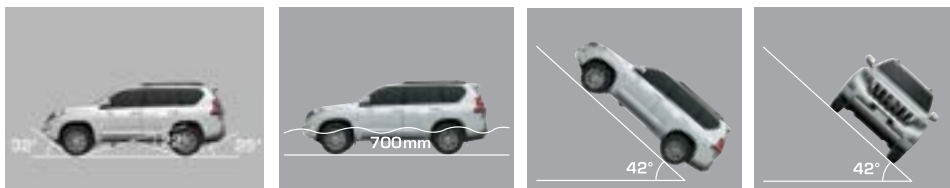

Terrain Capabilities

5-door | Approach, ramp breakover and departure

5-door | Fording depth

5-door | Maximum safety angle

5-door | Maximum safety angle

Specifications

Specifications	LC Prado 3.0 TX-L Diesel MT	LC Prado 3.0L TX-L Diesel AT	LC Prado 3.0L VX-L Diesel AT	
Dimensions and capacities				
Overall	Length (mm)	4950	4950	4950
	Width (mm)	1885	1885	1885
	Height (mm) including roof rails	1880	1880	1880
Ground Clearance (mm)	215	215	215	
Gross vehicle mass (GVM)	2990	2990	2990	
Fuel tank size (Litres)	87	87	87	
Wheels and tyres				
Alloy wheels	Yes	Yes	Yes	
Tyre Size	265/65R17	265/60R18	265/60R18	
Full size spare wheel	Yes	Yes	Yes	
Engine and drivetrain				
Maximum power(KW@r/min)	120@3400	120@3400	120@3400	
Maximum torque(Nm@r/min)	400@1600-2800	400@1600-2800	400@1600-2800	
Valve mechanism - DOHC, 16-valve	Yes	Yes	Yes	
4 Valves per cylinder	Yes	Yes	Yes	
Displacement (cc)	2982	2982	2982	
Fuel System - Common rail diesel	Yes	Yes	Yes	
Turbo Charger & Intercooler	Yes	Yes	Yes	
Engine Oil Cooler	Yes	Yes	Yes	
AVS (Adaptive Variable Suspension System)	No	No	Yes	
Safety				
Vehicle stability control (VSC)	Yes	Yes	Yes	
Active Traction Control	Yes	Yes	Yes	
Multi-terrain select	No	No	Yes	
Downhill Assist Control (DAC)	Yes	Yes	Yes	
Hill-start Assist Control (HAC)	Yes	Yes	Yes	
Park Distance Control (PDC)	No	No	Yes	
Driver & Passenger Airbags	Yes	No	No	
Driver & front passenger & curtain shield airbags	Yes	Yes	Yes	
Driver knee airbag	Yes	Yes	Yes	
High mount stop lamp	Yes	Yes	Yes	
Day time running lights	No	No	No	
Clearance And Back Sonar	No	No	Yes	
LED Headlamps Low Beam	No	No	Yes	
Rear Fog lamp	No	No	Yes	
Alarm with Immobiliser	Yes	Yes	Yes	
Double Lock	No	No	No	
Spare wheel lock	Yes	Yes	Yes	
Suspension and transmission				
Transmission	6 Speed Manual	5 Speed Automatic	5 Speed Automatic	
Front suspension: Double-wishbone	Yes	Yes	Yes	
Rear suspension: 4 - Link type with Lateral rod	Yes	Yes	Yes	
Body and styling				
Exterior Mirrors - Electric, retractable & heated	Yes	Yes	Yes (incl. camera)	
Body colour door handles	Yes	Yes	Yes	
Spare wheel mounted on the rear door	Yes	Yes	Yes	
Roof Rails	Yes	Yes	Yes	
Exterior features				
Power Steering	Yes	Yes	Yes	
Leather & wood steering wheel with standard voice command, camera, info display, telephone & audio	No	No	Yes	
Leather steering wheel with standard audio and telephone	Yes	Yes	No	
Electrical tilt and telescopic steering wheel adjustment	No	Yes	Yes	
Manual tilt and telescopic steering wheel adjustment	Yes	No	No